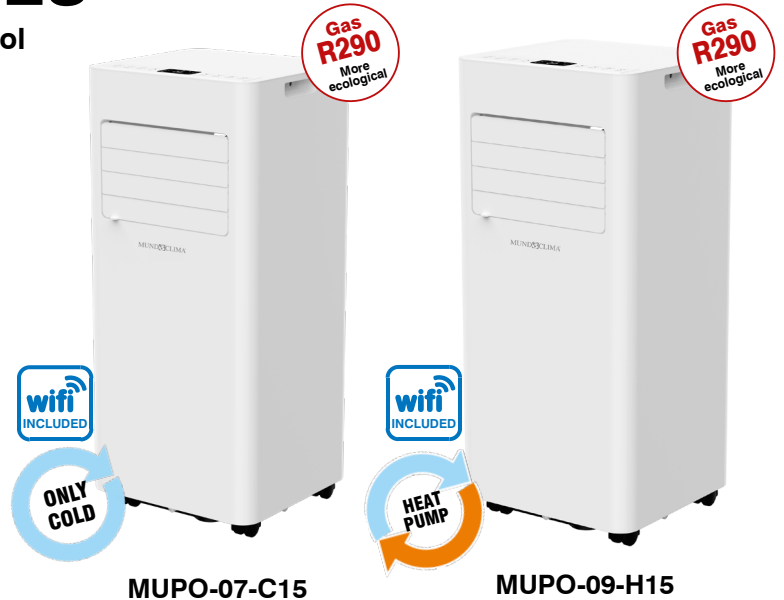

MONOBLOC PORTABLE AIR CONDITIONERS

MUPO-C15/H15 SERIES

MUNDCLIMA®

With outlet pipe to the outside and remote control

Wi-Fi Connection

Control the air conditioning equipment from anywhere.

Ventilation function

It allows operation only with ventilation.

Remote control

Wireless remote control included.

Air discharge tube to the outside

Easy and quick to install, it allows the use of the air conditioner immediately.

MUPO-07-C15

MUPO-09-H15

Window kit included

TECHNICAL SPECIFICATIONS:

Model		MUPO-07-C15	MUPO-09-H15	
Code		CL20108	CL20109	
EAN Code		8432953084035	8432953084042	
Cooling	Nominal capacity	kW	2,051	2,637
		frig/h	1,764	2,268
	Nominal consumption PEER	kW	0,78	1,005
	EERd	W/W	2,63	2,63
	Energy Efficiency Class		A	A
Electricity consumption QSD		kWh/60 min	0,778	1,003
Heating	Nominal capacity	kW	-	2,05
		Kcal/h	-	1,763
	Nominal consumption PCOP	kW	-	0,835
	COPd	W/W	-	2,46
	Energy Efficiency Class		-	A
Electricity consumption QSD		kWh/60 min	-	0,831
Power consumption in thermostat-off mode PTO		W	-	-
Standby power consumption PSB		W	2	2
Sound power level LWA		dB (A)	65	65
Power Supply		V-Hz-Ph	220-240V~50Hz, 1N	
Max. current		A	3,5	4,5
Air flow rate	Indoor (High / Medium / Low)	m³/h	300 / - / 280	340 / - / 320
	Outdoor	m³/h	300	340
Air discharge pipe (Diameter / Max. length)		mm	150 / 1500	
Refrigerant	Type / GWP		R290 / 3	
	Quantity	kg / TCO ₂ eq	0,115 / 0,0	0,18 / 0,0
Dimensions (W x D x H)		mm	303 x 296,5 x 693	303 x 296,5 x 693
Weight		kg	19,5	22